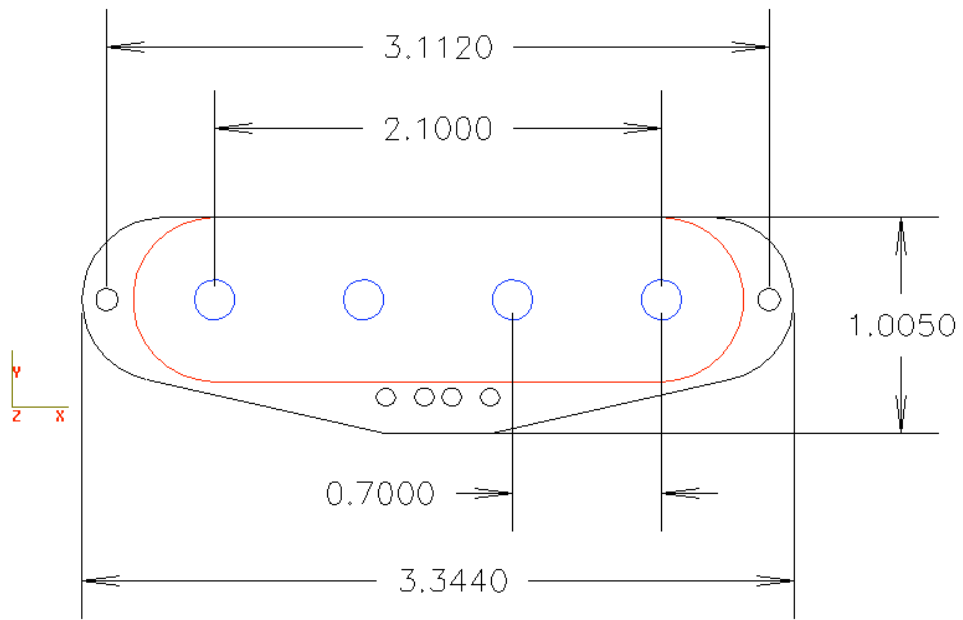

Dimension drawing of VVG '51 P-bass style pickup

All dimensions are in inches.

All rights reserved by Vintage Vibe Guitars

[www.vintagevibeguitars.com](http://www.vintagevibeguitars.com)

Phone: (925) 337-0991