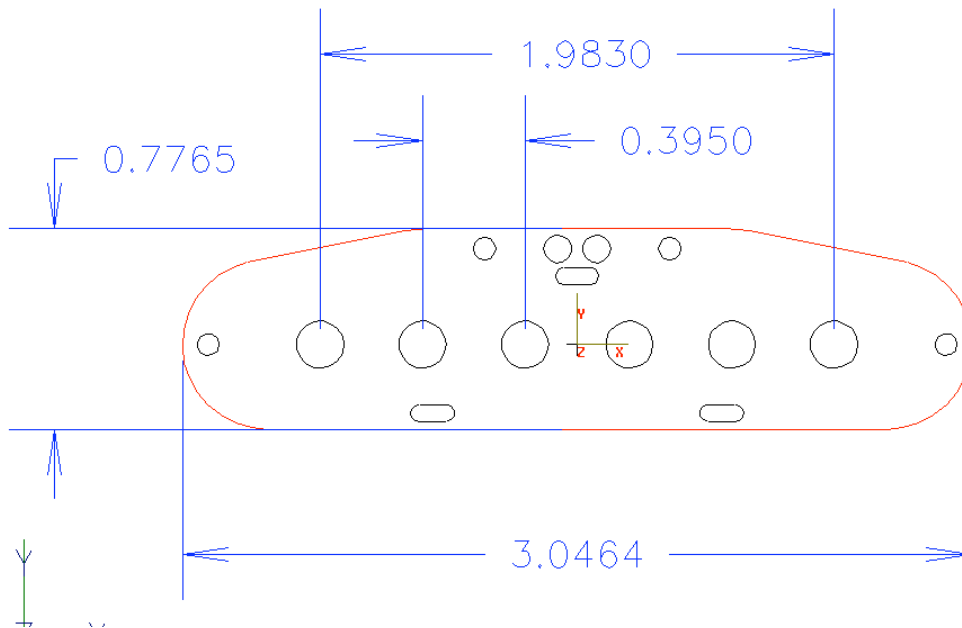

Baseplate of VVG Tele style bridge position pickup. Pickup cavity should be routed 3/4" deep.

Baseplate of VVG Tele style neck position pickup. . Pickup cavity should be routed 3/4" deep.

All dimensions are in inches.