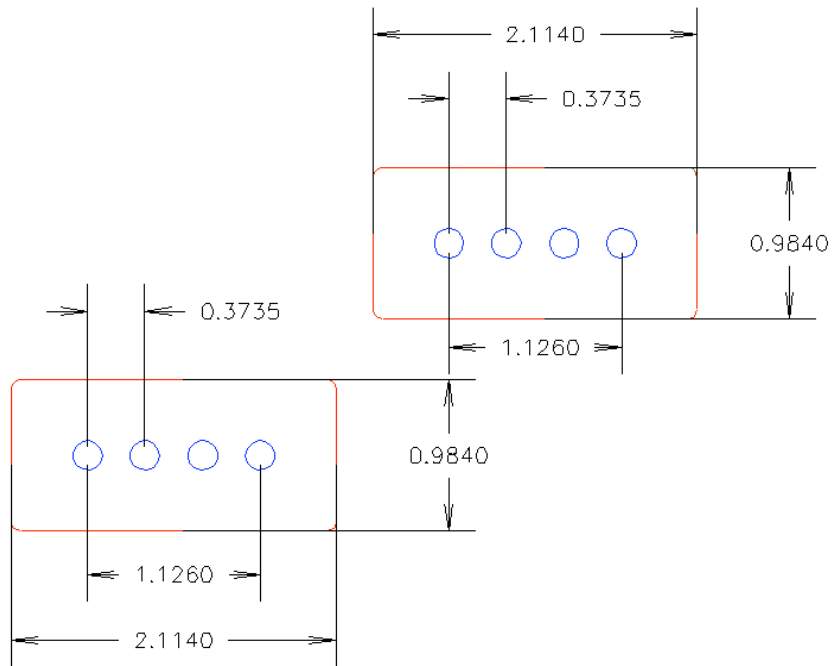

Dimension drawing of VVG P-bass style pickups

All dimensions are in inches.

All rights reserved by Vintage Vibe Guitars

www.vintagevibeguitars.com

Phone: (925) 337-0991